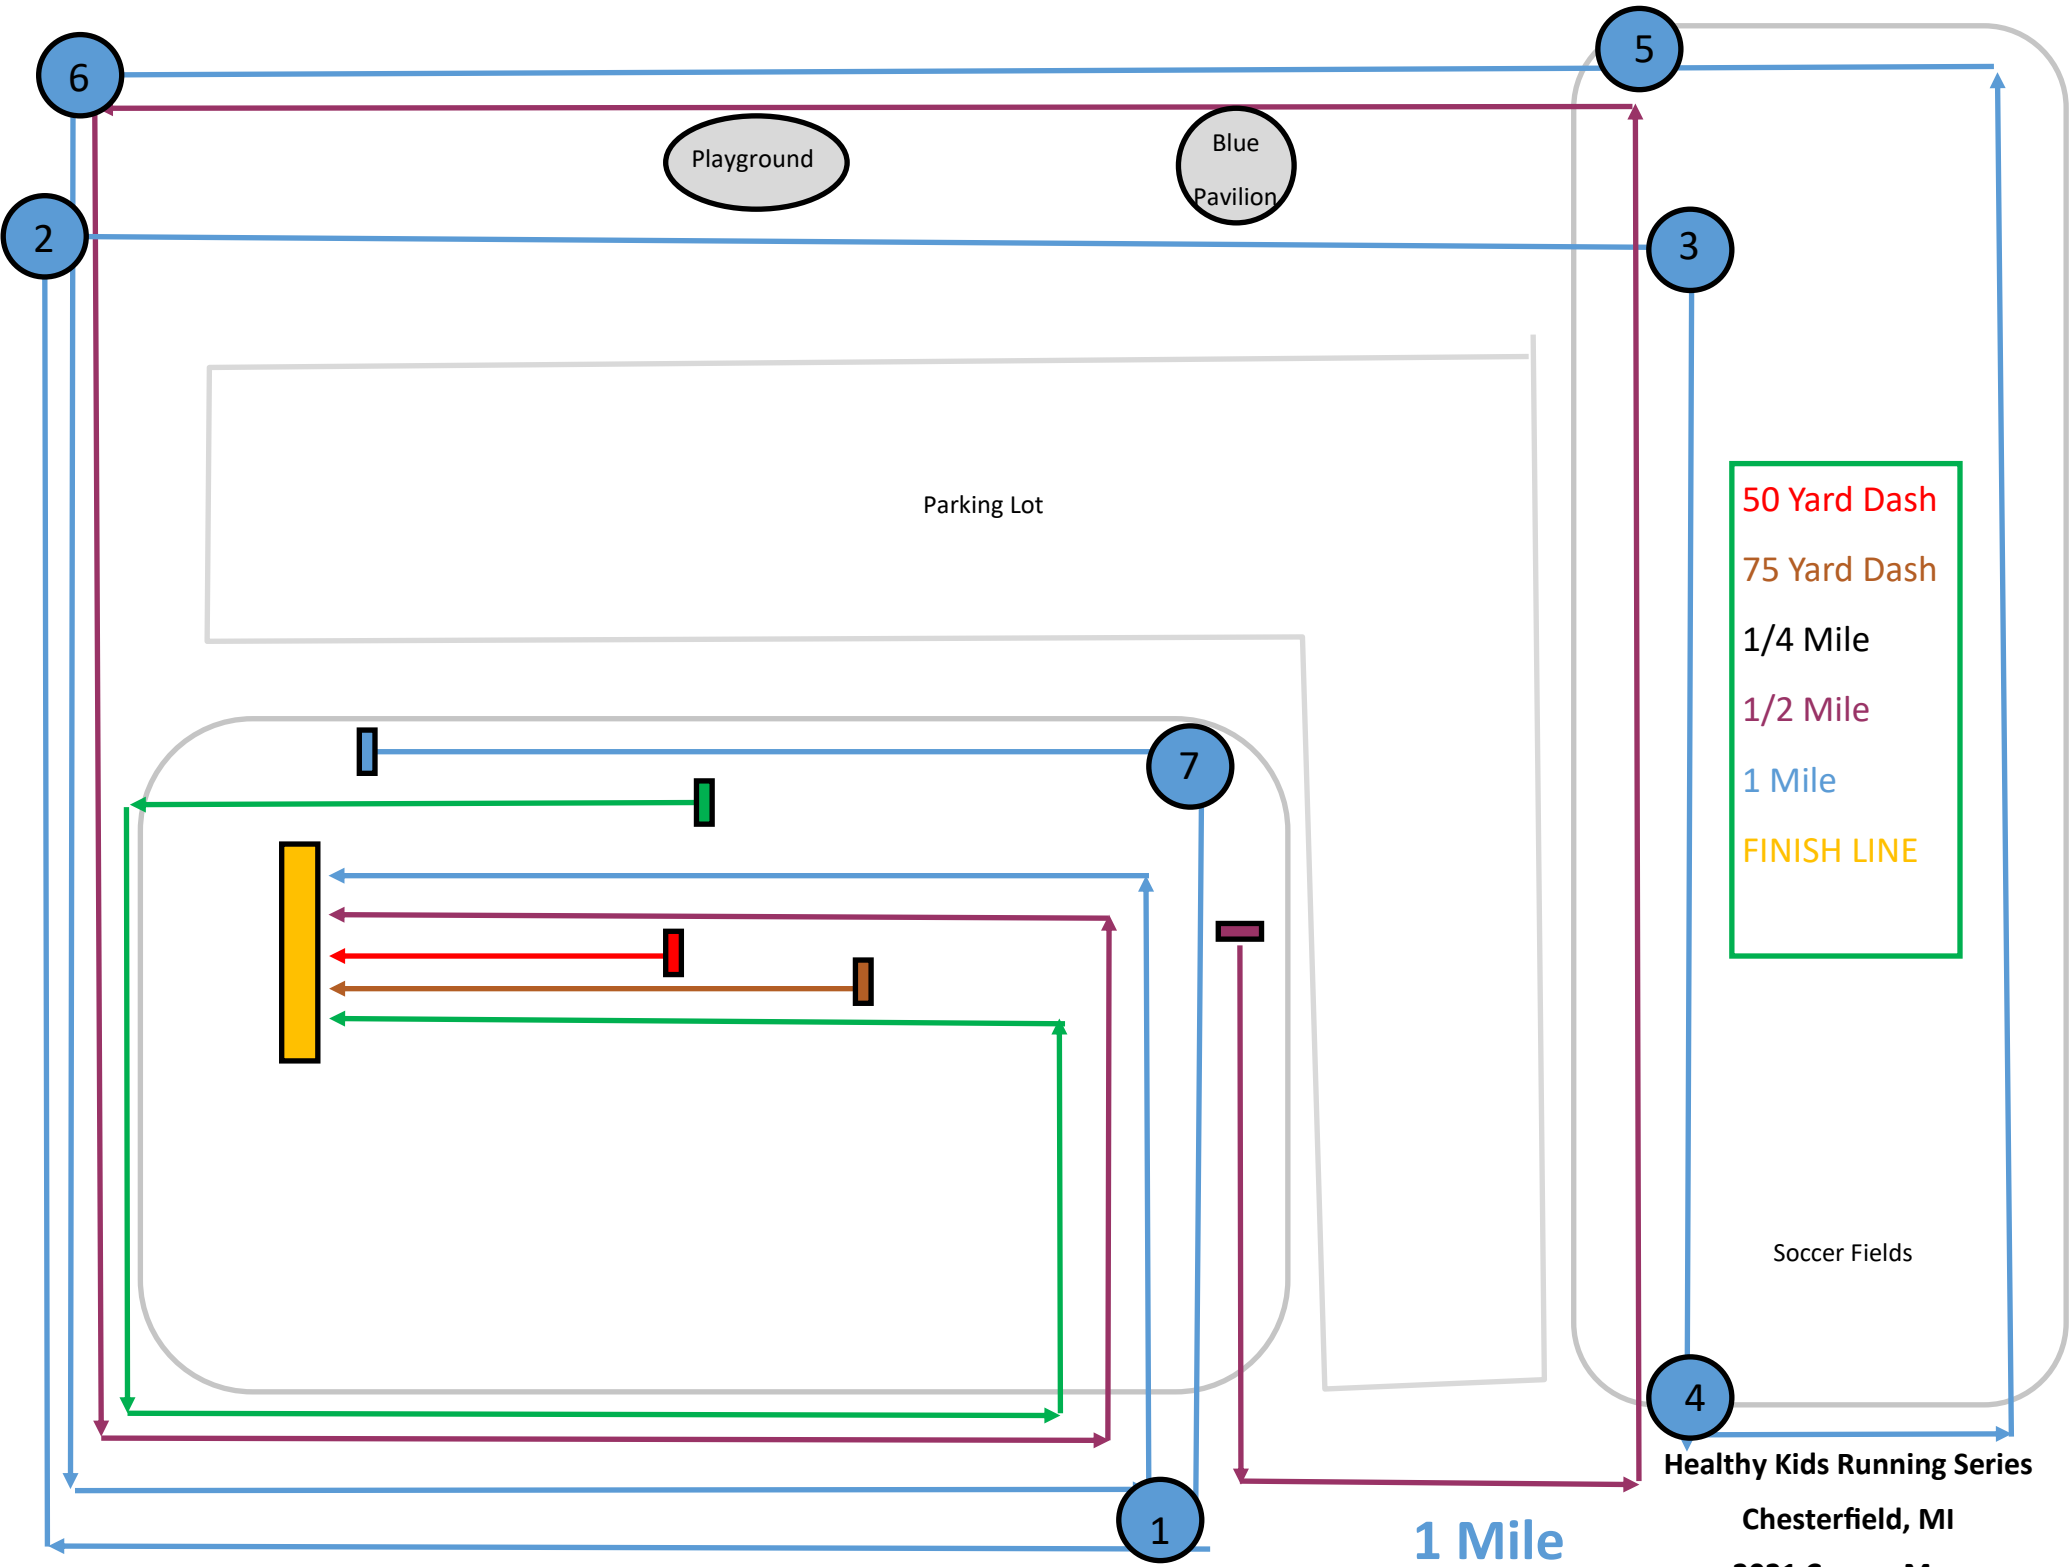

Playground

Blue Pavilion

Parking Lot

- 50 Yard Dash
- 75 Yard Dash
- 1/4 Mile
- 1/2 Mile
- 1 Mile
- FINISH LINE

Soccer Fields

Healthy Kids Running Series

Chesterfield, MI

2021 Course Map

- 50 Yard Dash
- 75 Yard Dash
- 1/4 Mile
- 1/2 Mile
- 1 Mile
- FINISH LINE

Healthy Kids Running Series

1/4 Mile

Chesterfield, MI
2021 Course Map

Playground

Blue Pavilion

Parking Lot

- 50 Yard Dash
- 75 Yard Dash
- 1/4 Mile
- 1/2 Mile
- 1 Mile
- FINISH LINE

Soccer Fields

Healthy Kids Running Series

Chesterfield, MI

2021 Course Map

1/2 Mile

- 50 Yard Dash
- 75 Yard Dash
- 1/4 Mile
- 1/2 Mile
- 1 Mile
- FINISH LINE

1 Mile

Healthy Kids Running Series

Chesterfield, MI
2021 Course Map