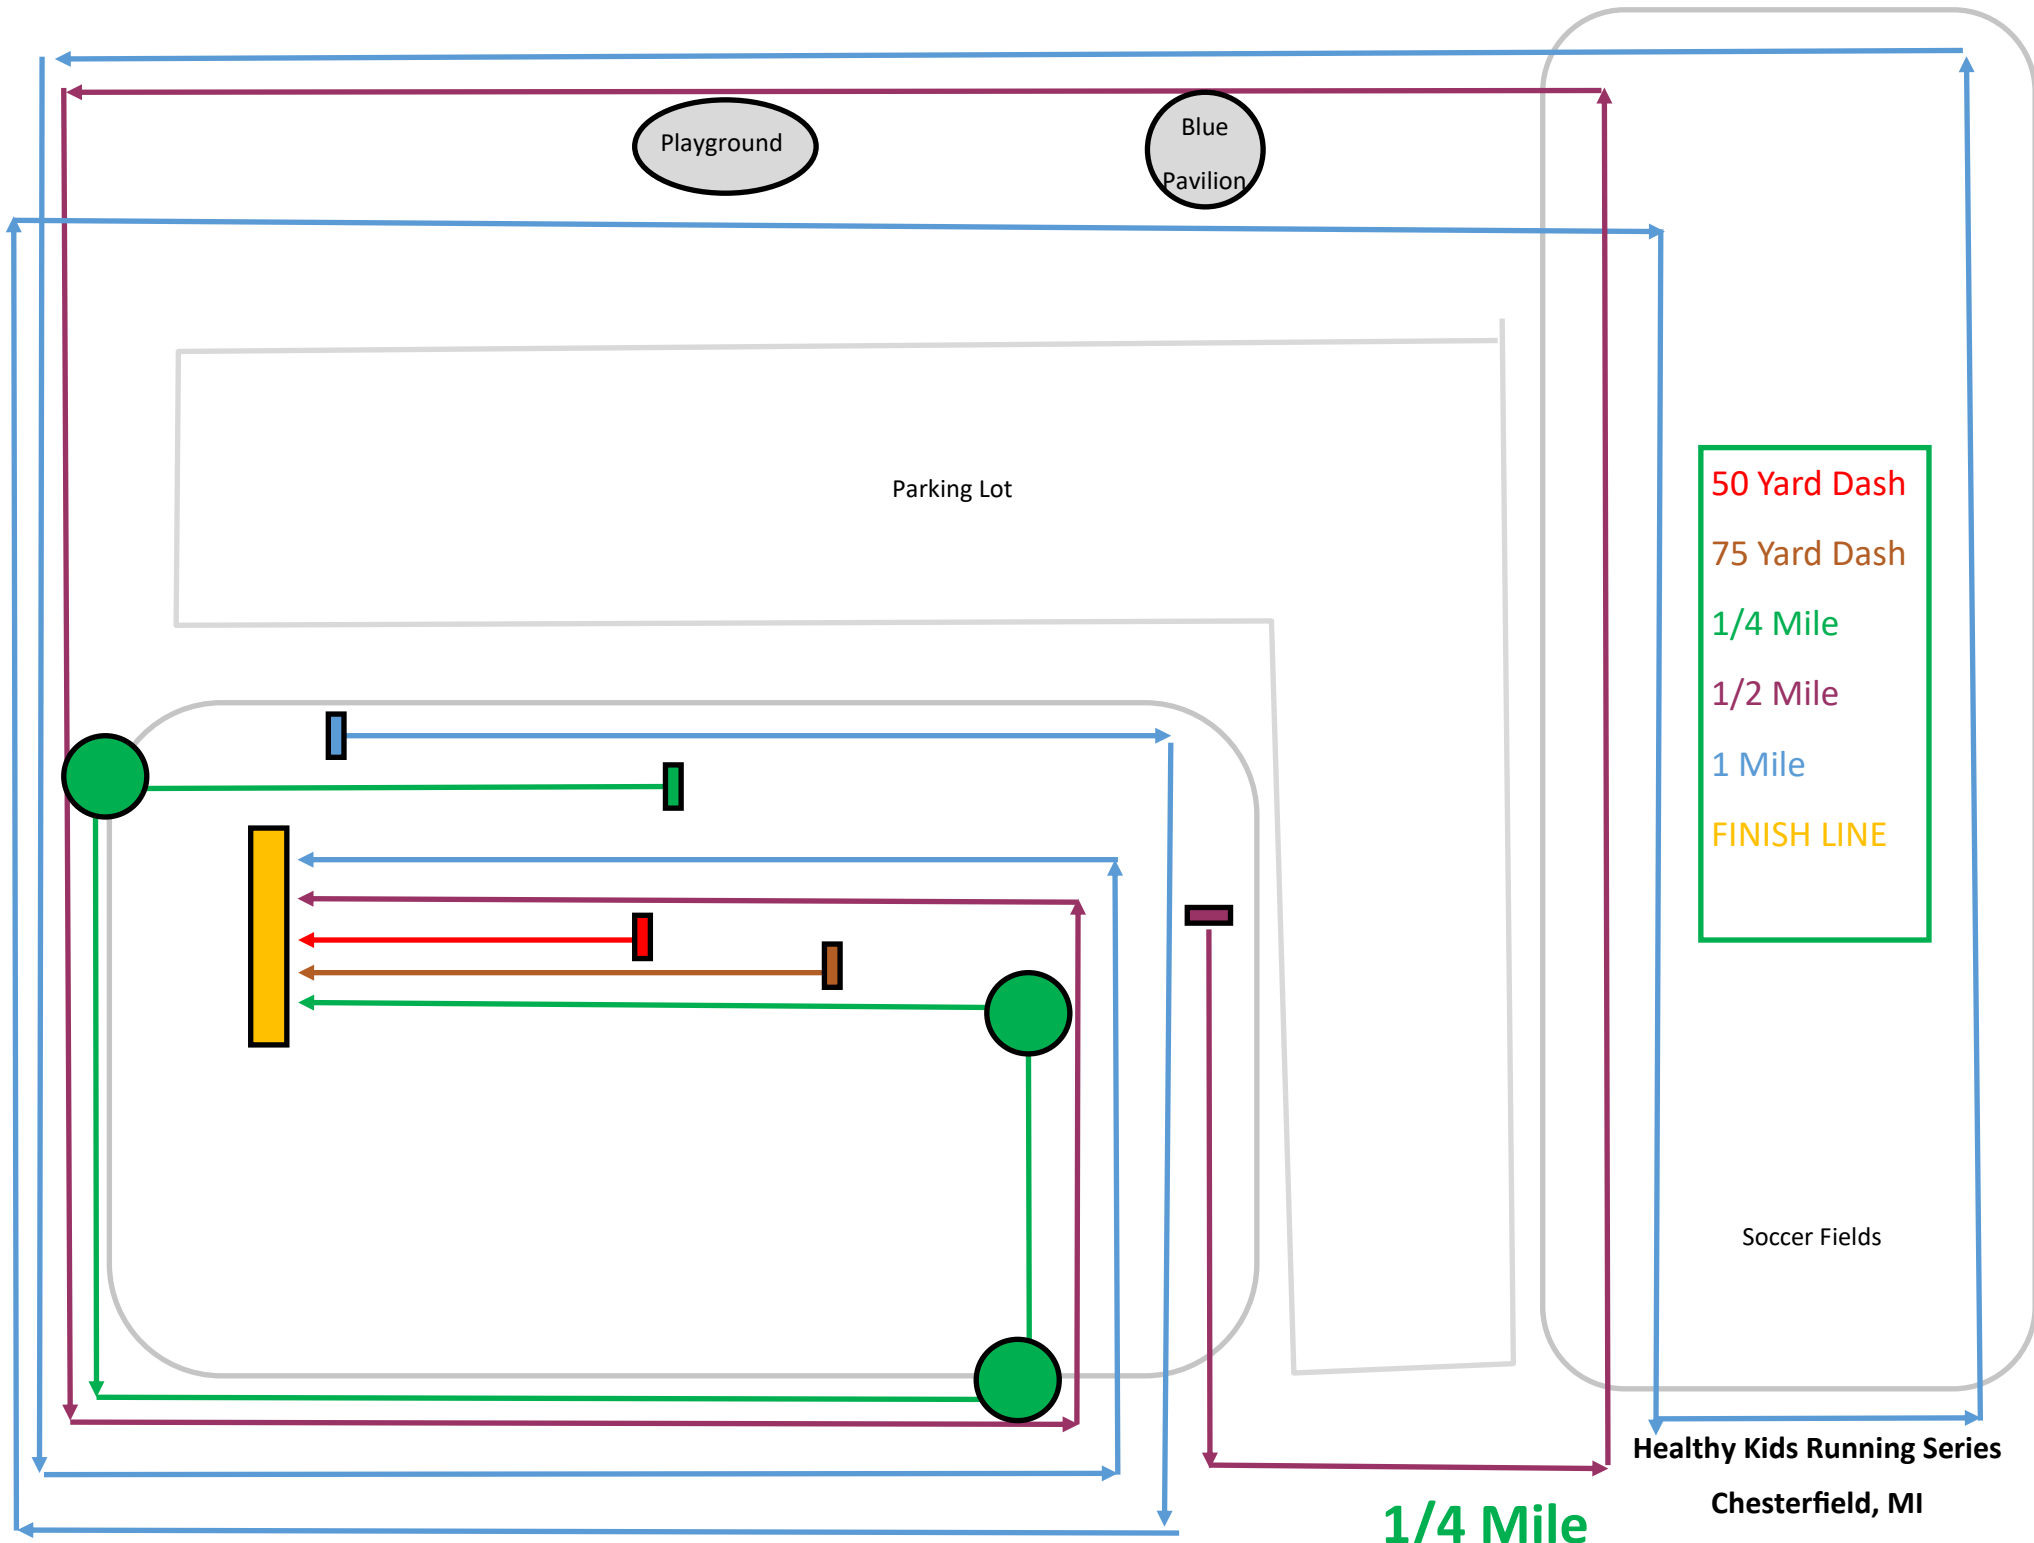

Playground

Blue Pavilion

Parking Lot

- 50 Yard Dash
- 75 Yard Dash
- 1/4 Mile
- 1/2 Mile
- 1 Mile
- FINISH LINE

Soccer Fields

Healthy Kids Running Series

Chesterfield, MI

2021 Course Map

- 50 Yard Dash
- 75 Yard Dash
- 1/4 Mile
- 1/2 Mile
- 1 Mile
- FINISH LINE

Healthy Kids Running Series

1/4 Mile

Chesterfield, MI
2021 Course Map

Playground

Blue Pavilion

Parking Lot

- 50 Yard Dash
- 75 Yard Dash
- 1/4 Mile
- 1/2 Mile
- 1 Mile
- FINISH LINE

Soccer Fields

Healthy Kids Running Series

Chesterfield, MI

2021 Course Map

1/2 Mile

- 50 Yard Dash
- 75 Yard Dash
- 1/4 Mile
- 1/2 Mile
- 1 Mile
- FINISH LINE

1 Mile

Healthy Kids Running Series

Chesterfield, MI
2021 Course Map