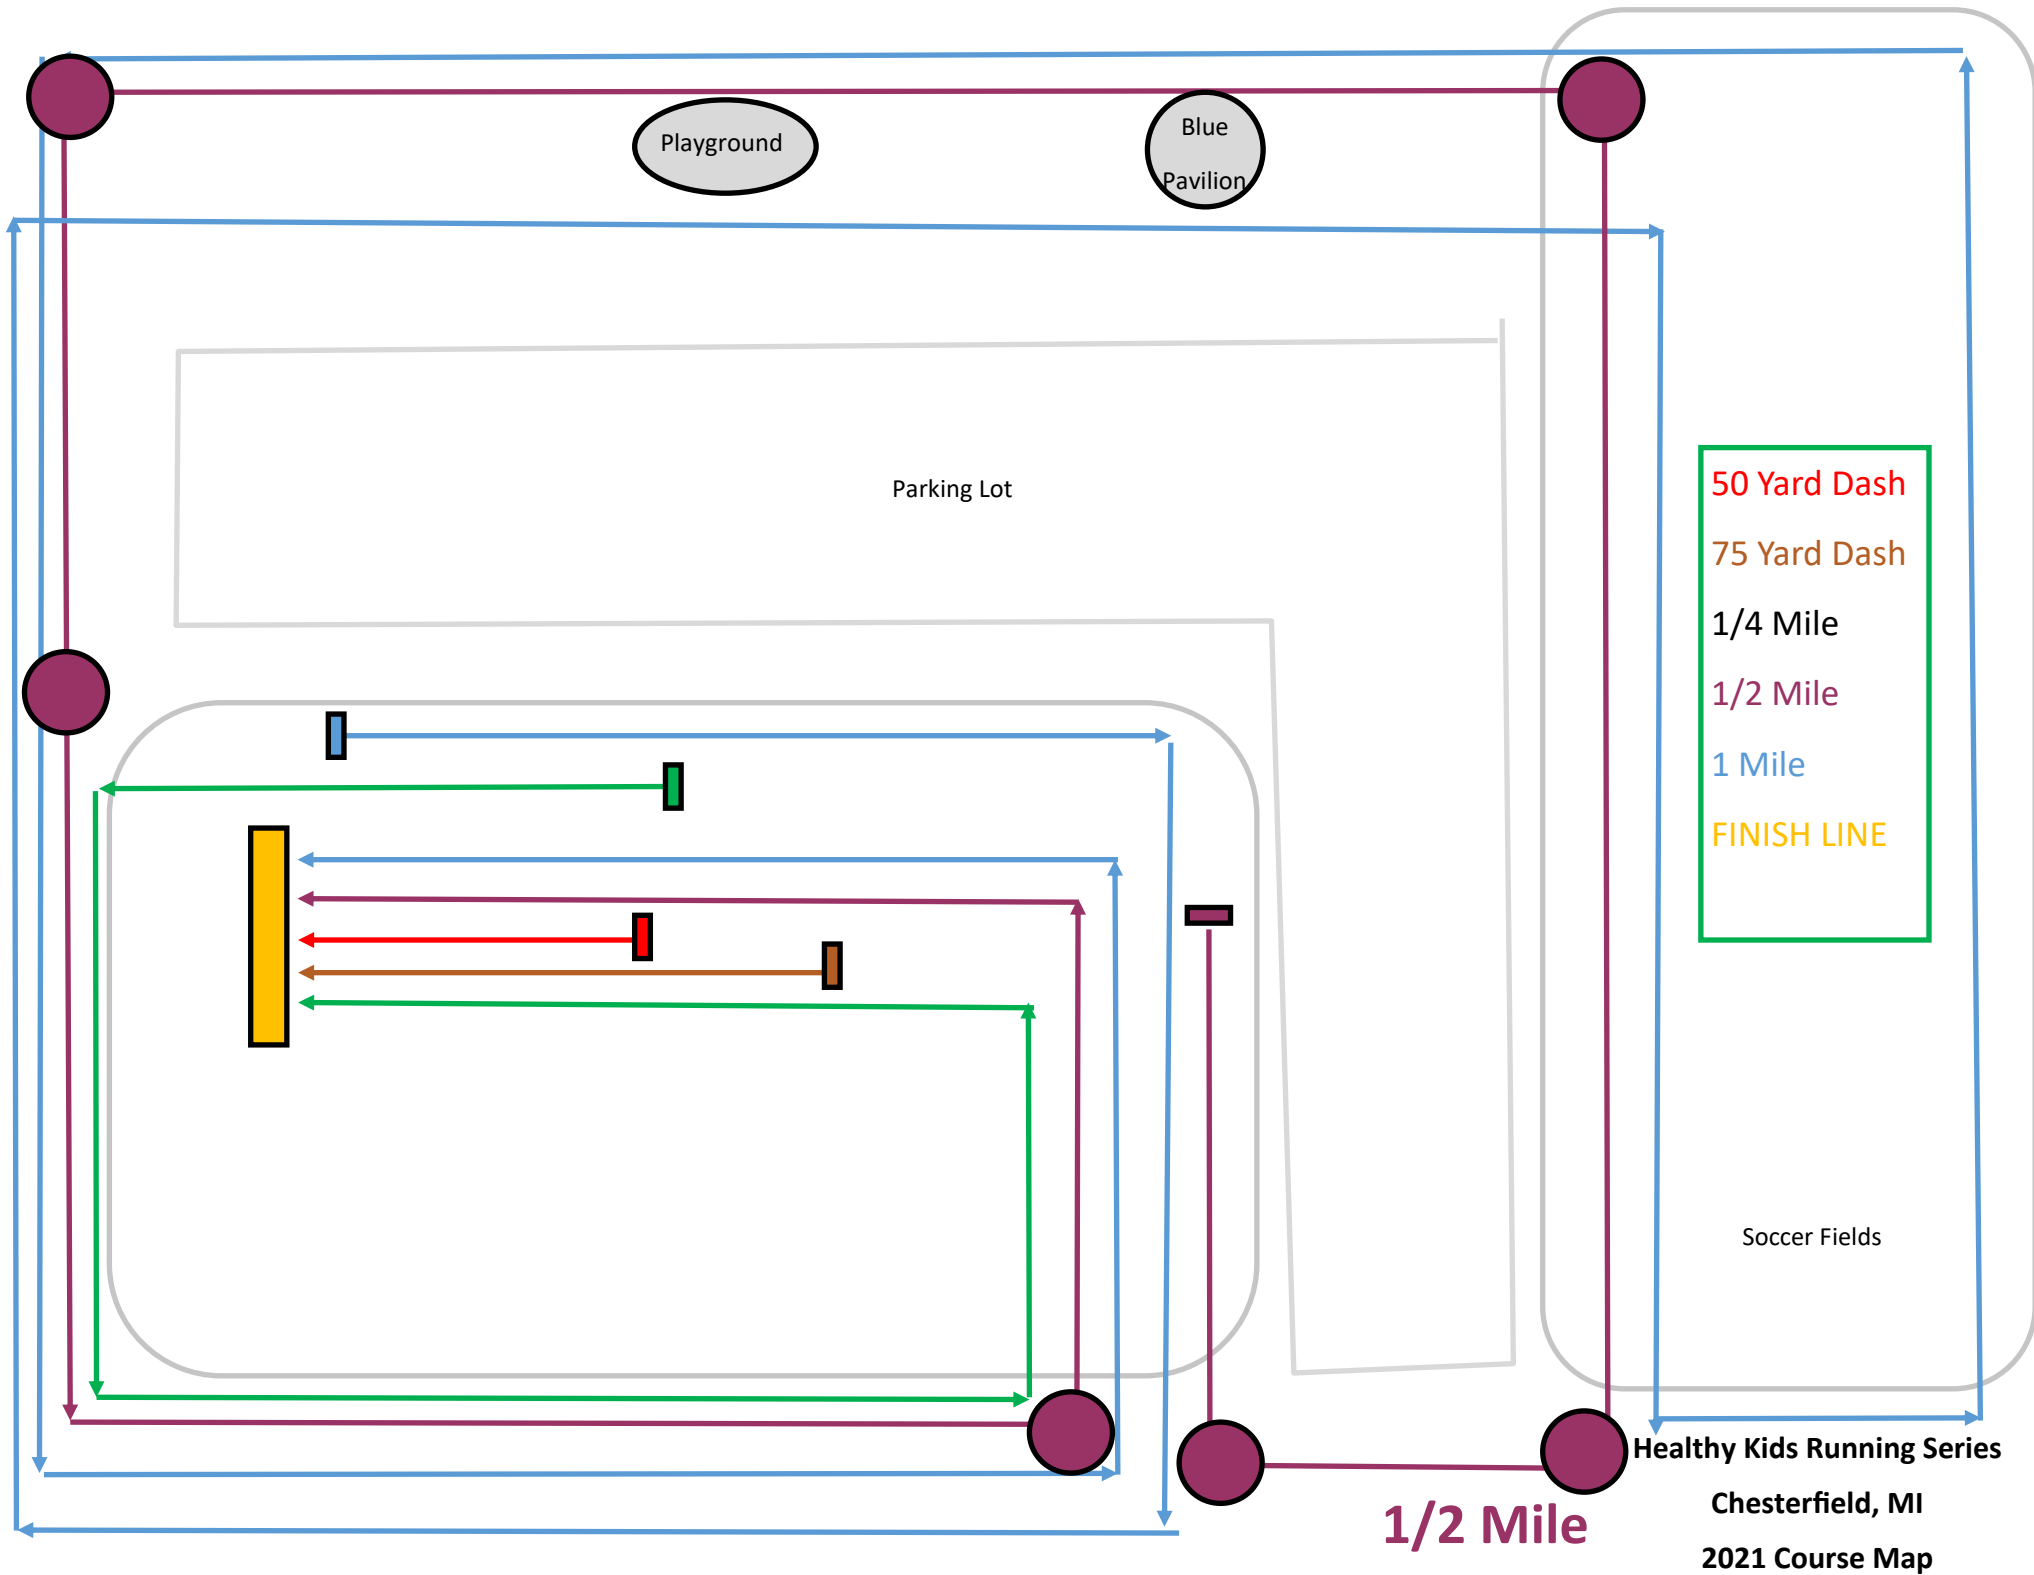

Playground

Blue Pavilion

Parking Lot

- 50 Yard Dash
- 75 Yard Dash
- 1/4 Mile
- 1/2 Mile
- 1 Mile
- FINISH LINE

Soccer Fields

Healthy Kids Running Series

Chesterfield, MI

2021 Course Map

- 50 Yard Dash
- 75 Yard Dash
- 1/4 Mile
- 1/2 Mile
- 1 Mile
- FINISH LINE

Healthy Kids Running Series

1/4 Mile

Chesterfield, MI
2021 Course Map

Playground

Blue Pavilion

Parking Lot

- 50 Yard Dash
- 75 Yard Dash
- 1/4 Mile
- 1/2 Mile
- 1 Mile
- FINISH LINE

Soccer Fields

Healthy Kids Running Series

Chesterfield, MI

2021 Course Map

1/2 Mile

- 50 Yard Dash
- 75 Yard Dash
- 1/4 Mile
- 1/2 Mile
- 1 Mile
- FINISH LINE

1 Mile

Healthy Kids Running Series

Chesterfield, MI
2021 Course Map